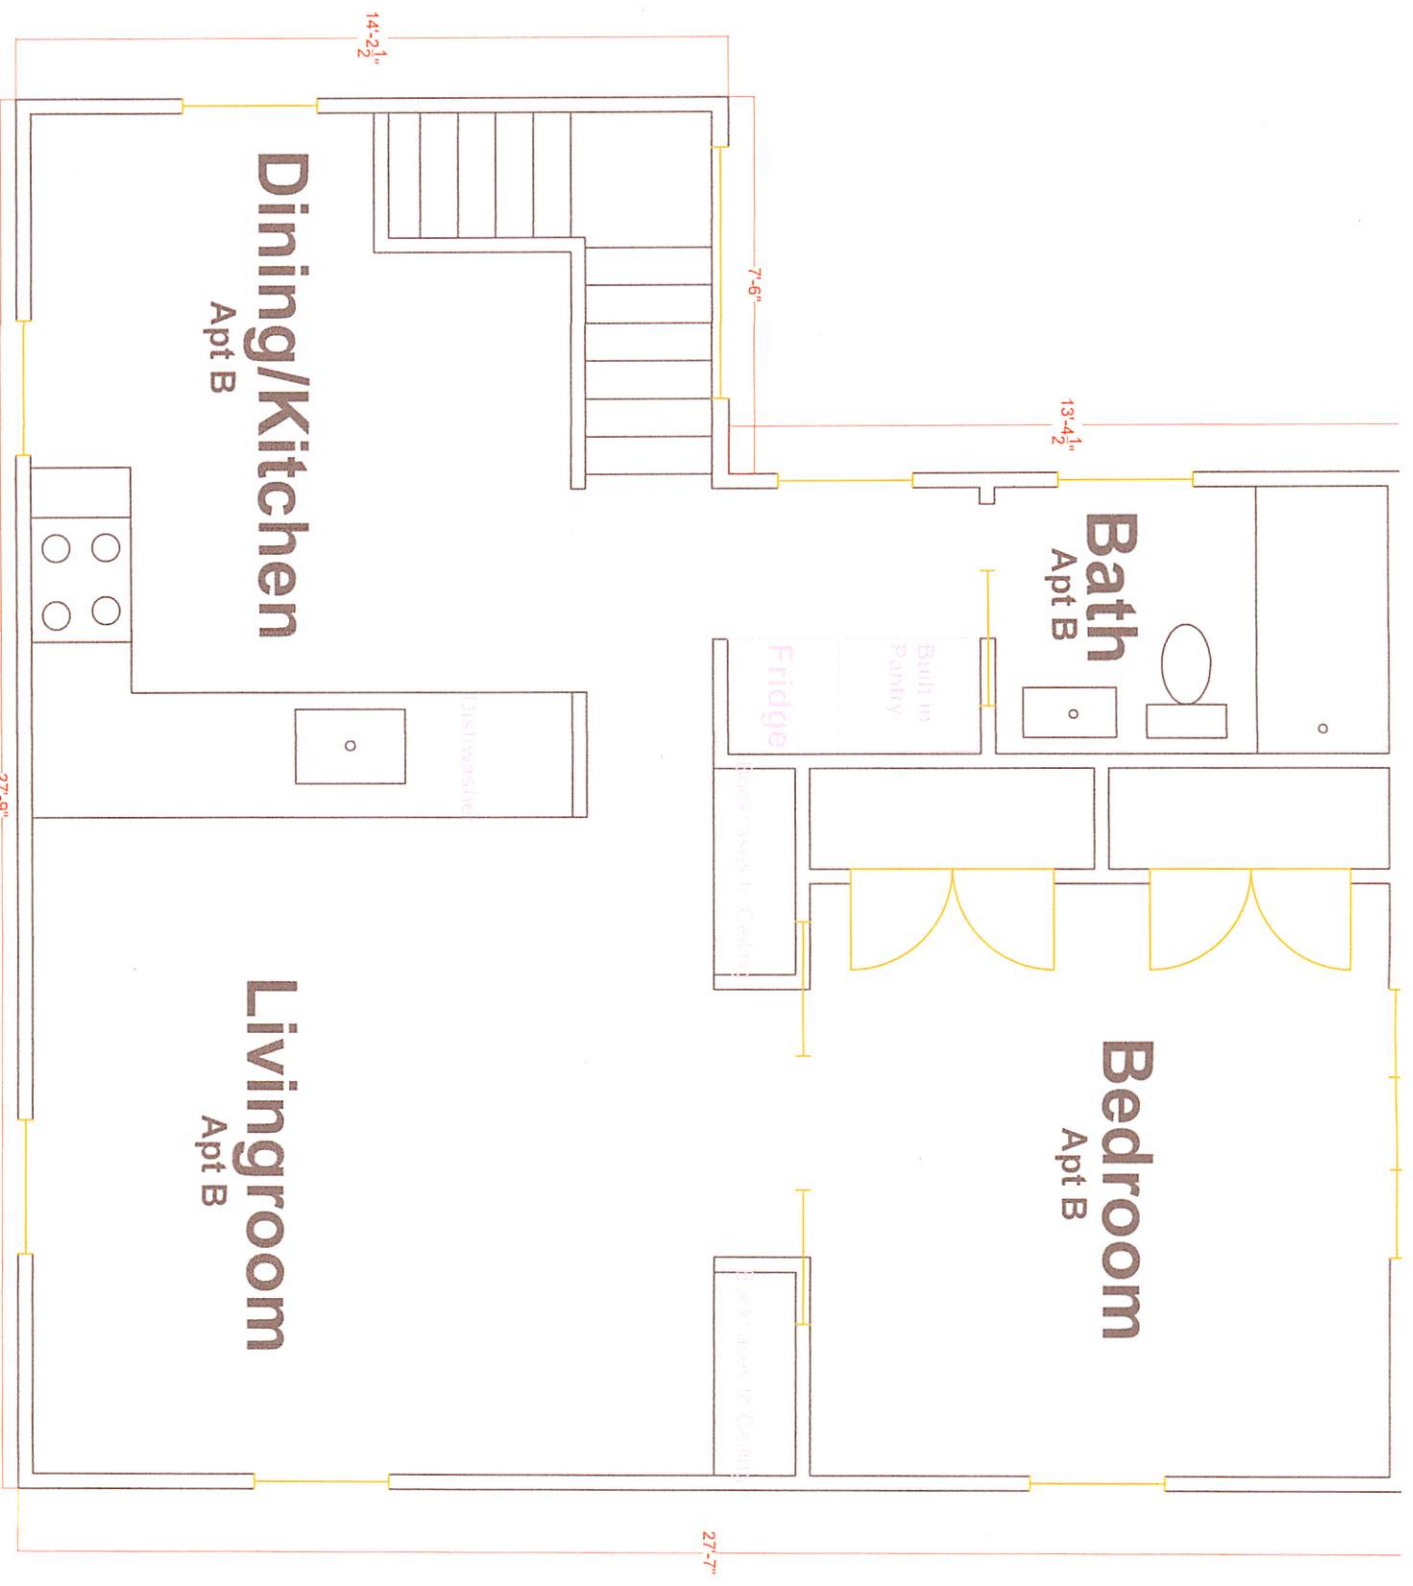

5'-5"

Covered Porch

23'-9"

27'-7"

400 Oak Street

Downstairs Floorplan
joey@latitude38llc.com

10.20.14

400 Oak Street

Upstairs Floorplan
joey@latitude38llc.com

10.20.14